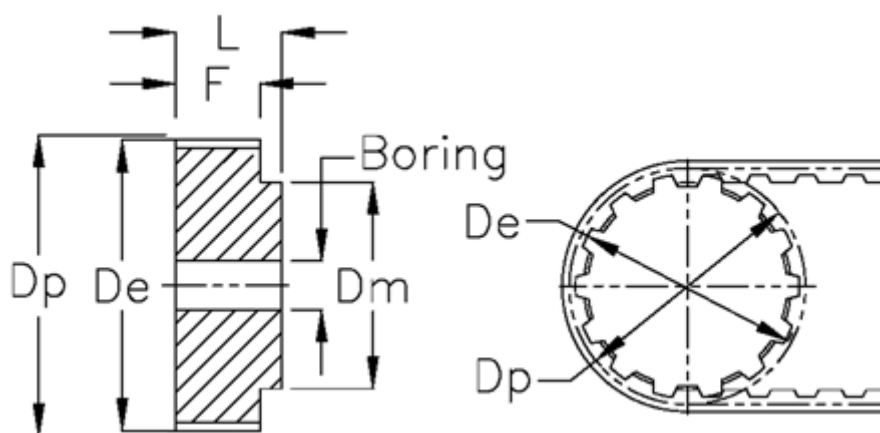

Article number: 604140048015

Description: Timing belt pulley with hub
HTD 48 3M 15

Measures

Bore	= 8	Weight = 0.103
De	= 45.08	Width = 15
Dm	= 33	
Dp	= 45.84	
F	= 20	
L	= 30	
Tooth number	= 48	
Type	= 3M	